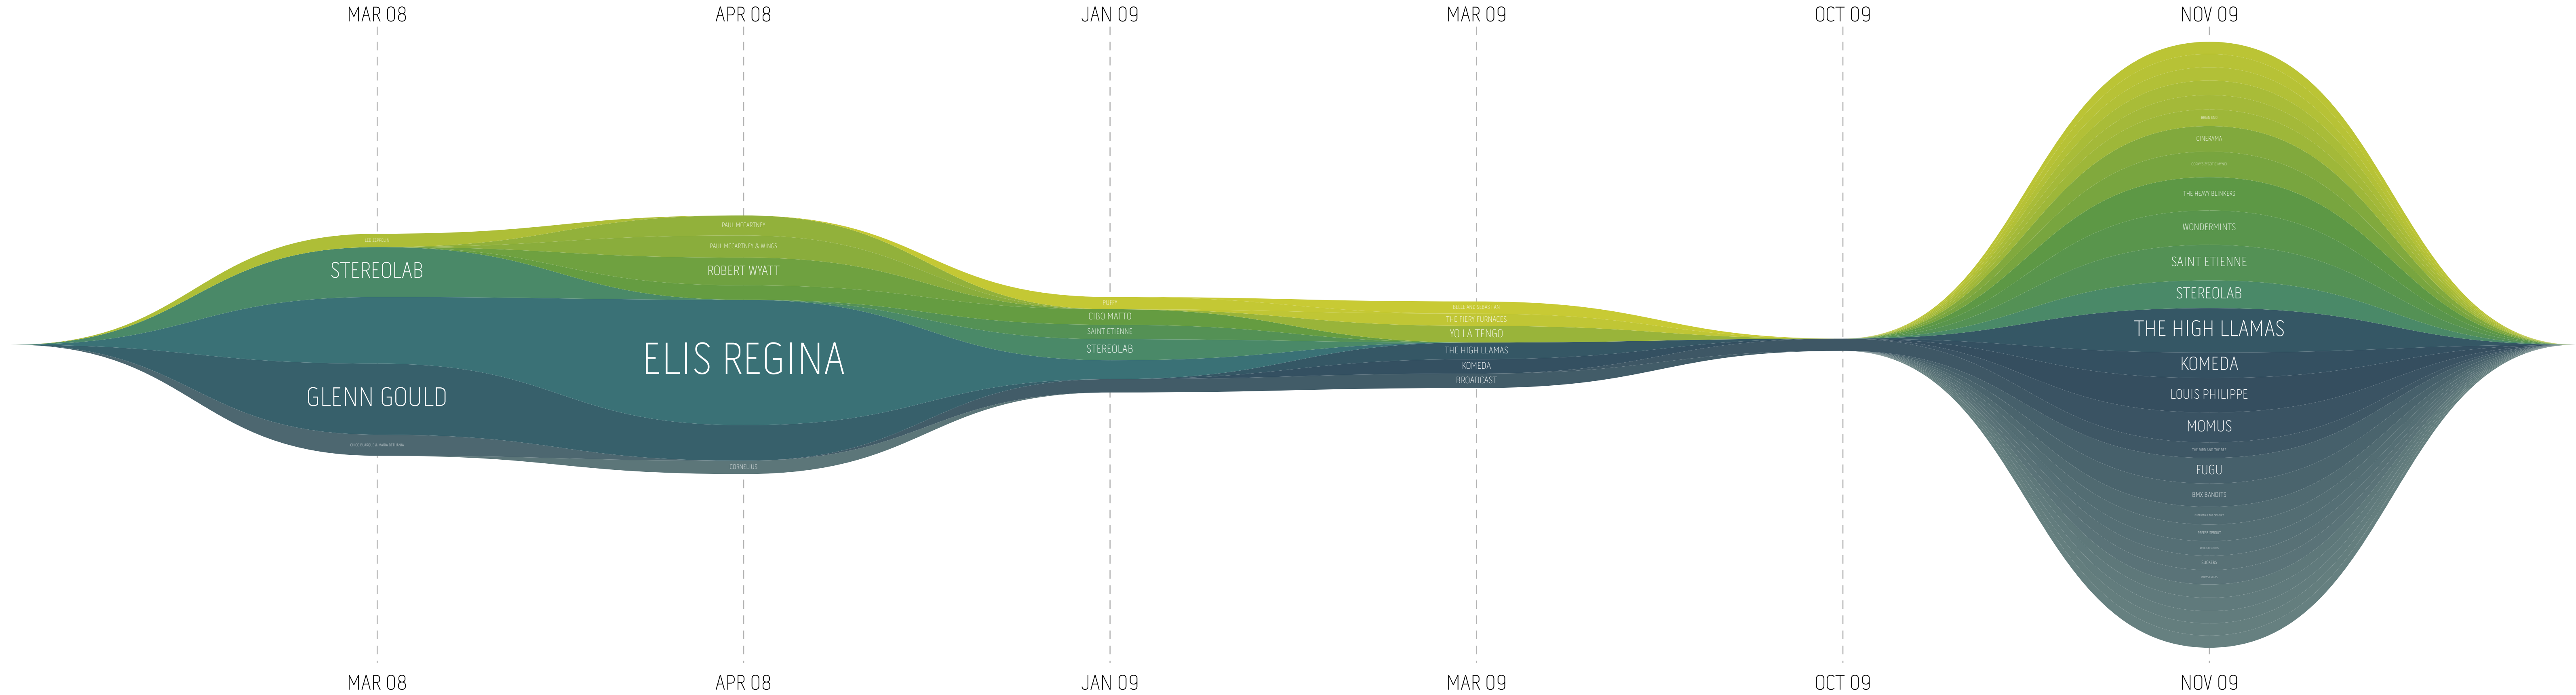

# DANILORACO'S LISTENING TRENDS

MONTH-BY-MONTH LISTENING TRENDS FOR THE PAST 12 MONTHS\*

\* Derived from your top 40 artists for the past 12 months. The sections in this graph illustrate your top 40 artists in each month.